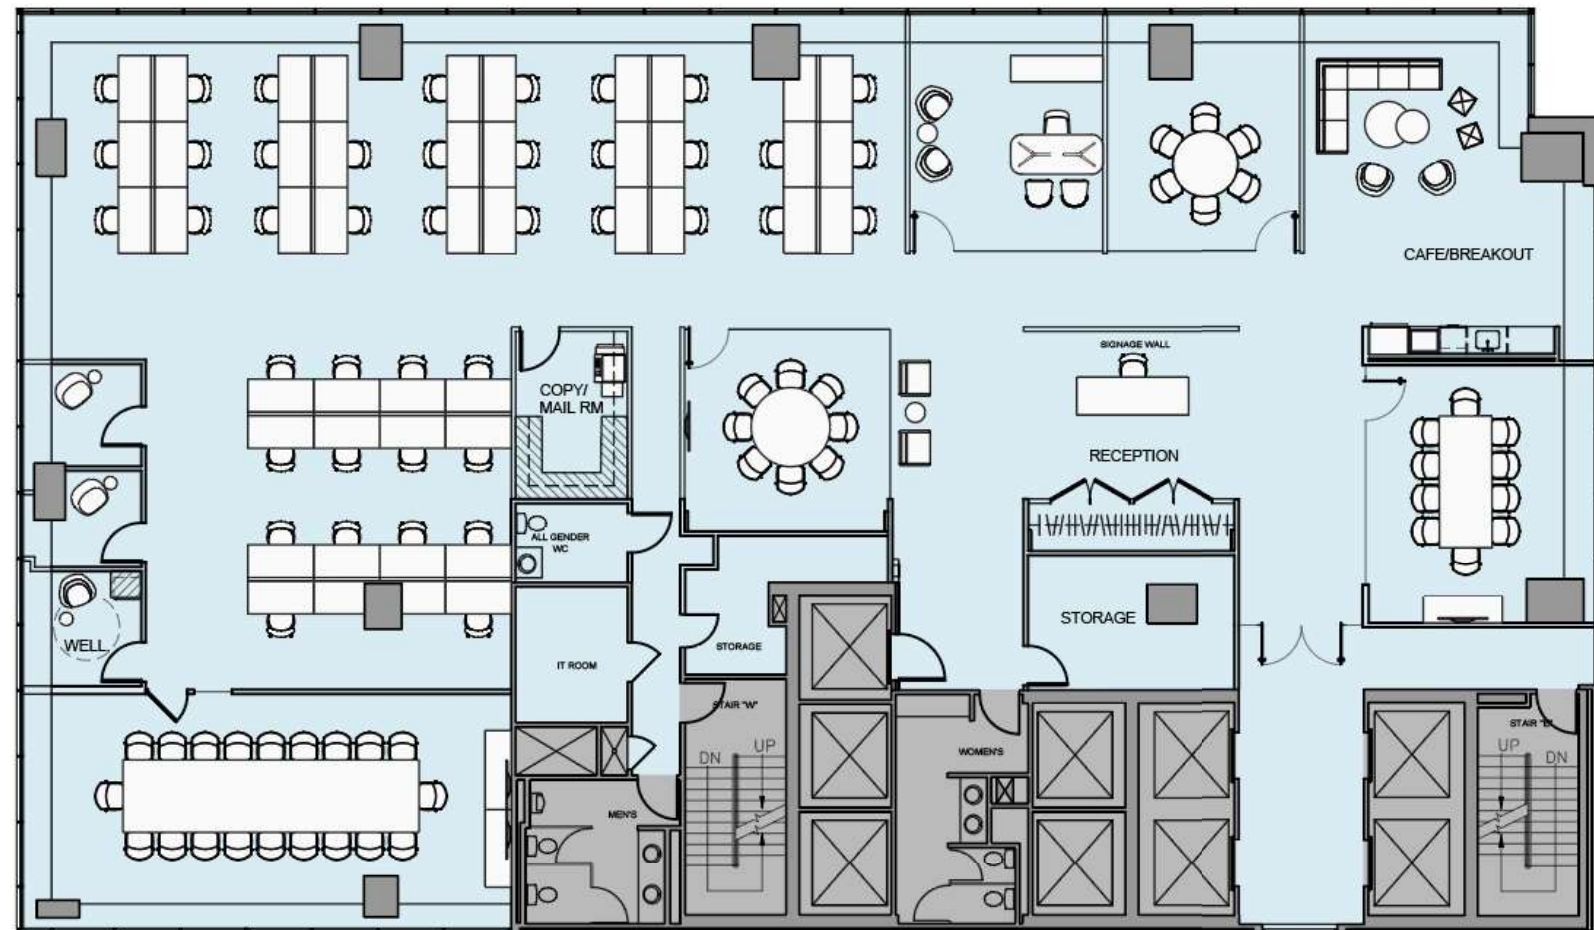

T45

BASE FULL FLOOR TEST FIT - 10,093 RSF

WORKSPACE	SEATS
EXECUTIVE OFFICE	1
BENCHING (5'X30")	42
RECEPTION	1
TOTAL HEADCOUNT	44

COLLAB SPACE	QNTY
CONFERENCE ROOM	2
MEETING ROOM	2

SUPPORT	QNTY
CAFE/BREAKOUT SPACE	1
PHONE ROOM	2
COAT CLOSET	1
COPY ROOM/FILE ROOM	1
STORAGE ROOM	2
IT ROOM	1
WELLNESS ROOM	1